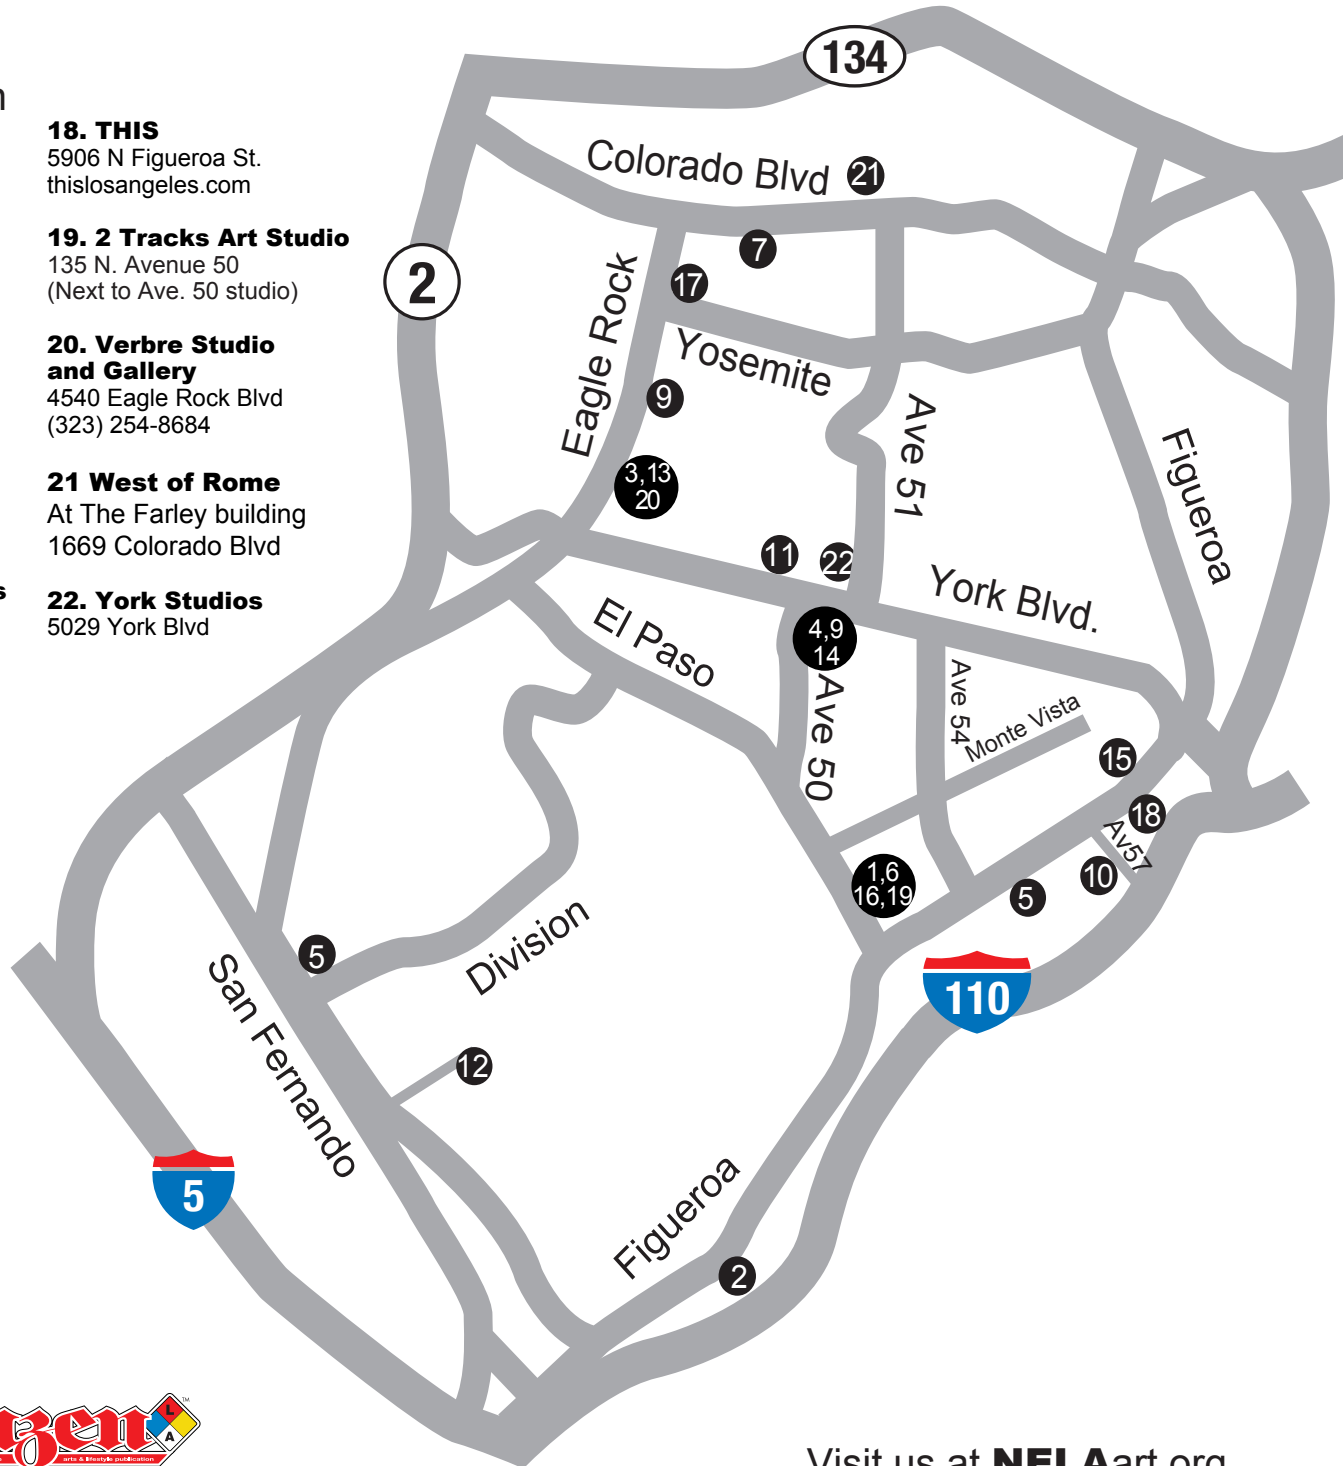

NELAart

Northeast Los Angeles Arts Organization

July 10, 7-10pm

(Individual Gallery Hours May Vary)

1. Avenue 50 Studio

131 No. Avenue 50,
323. 258.1435
avenue50studio.com

2. Bike Oven

3706 No Figueroa

3. Cactus

4534 Eagle Rock Blvd.
323.256.6117
eclecticcactus.com

4. Café de Leche

5000 York Blvd
323.551.6828

5. Future Studio

5558 N Figueroa St.
323 254-4565
futurestudio.com

6. hi tree

131 N. Avenue 50
(behind Ave. 50 studio)

7. Jose Vera Fine Art

2012 Colorado Blvd.
323.258.5050
www.joseveragallery.com

8. Kristi Engle Gallery

5002 York Blvd
323.472.6237
kristienglegallery.com

9. Land of Odd Gallery

4690 Eagle Rock Blvd
thelandofoddgallery.com

10. la tierra de la Cuebra

240 s. ave 57

11. MorYork Gallery

4959 York Blvd.
claregraham.com

12. New Puppy

Unit 1
2808 Elm Street
newpuppyla.com

13. New Stone Age Mosaics

4532 1/2 Eagle Rock Blvd.
newstoneagemosaics.com

14. Outpost for Contemporary Art

1268 Ave 50
(323) 899-3533

15. Root 66

5917 North Figueroa
studioroot66.com

16. She Rides The Lion

133 N. Avenue 50
(behind Ave. 50 studio)

17. Toros Pottery

4962 Eagle Rock Blvd
323.344.8330
torospottery.com

18. THIS

5906 N Figueroa St.
thislosangeles.com

19. 2 Tracks Art Studio

135 N. Avenue 50
(Next to Ave. 50 studio)

20. Verbre Studio and Gallery

4540 Eagle Rock Blvd
(323) 254-8684

21 West of Rome

At The Farley building
1669 Colorado Blvd

22. York Studios

5029 York Blvd

Official Sponsors

Visit us at **NELAart.org**