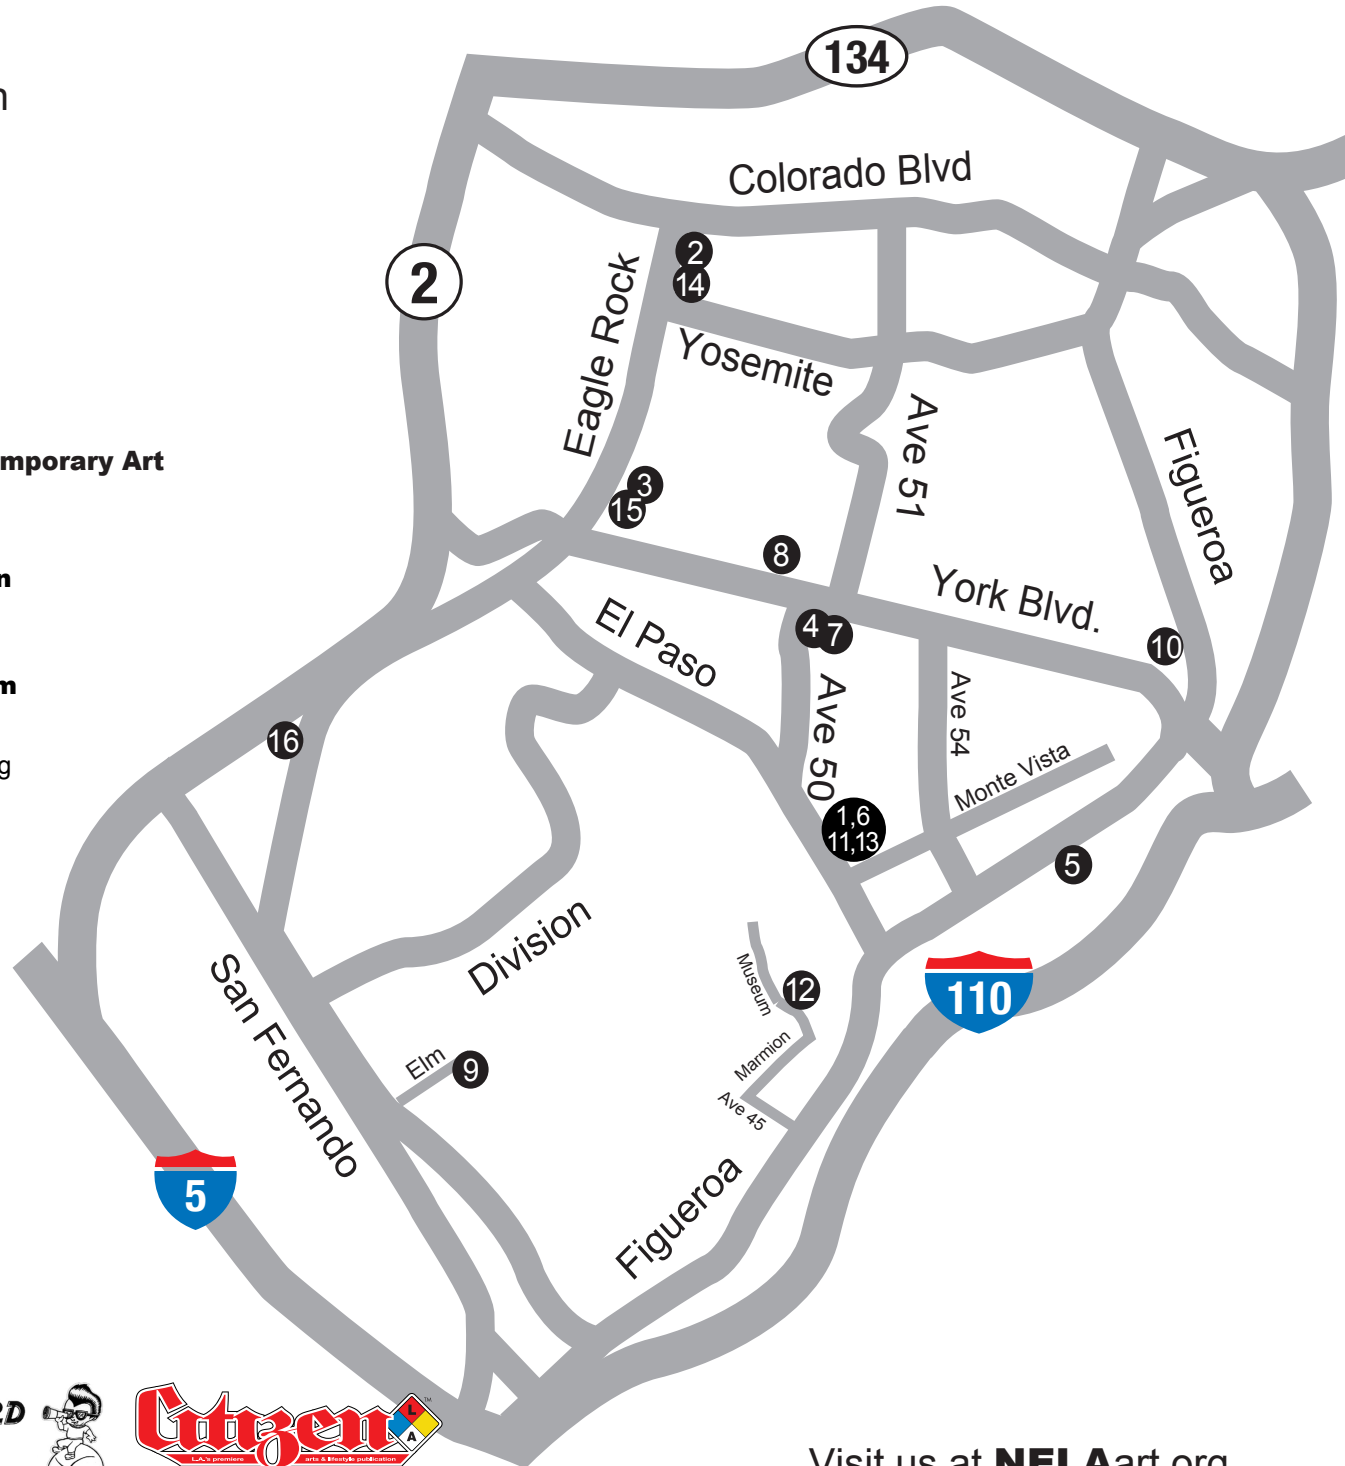

3. Cactus

4534 Eagle Rock Blvd.
323.256.6117
eclecticcactus.com

4. Café de Leche

5000 York Blvd
323.551.6828

5. Future Studio

5558 N Figueroa St.
323 254-4565
www.futurestudio.com

6. hi tree

131 N. Avenue 50
(behind Ave. 50 studio)

6375 N. Figueroa St.
323 982 9461

11. She Rides The Lion

133 N. Avenue 50
(behind Ave. 50 studio)

12. Southwest Museum

234 Museum Drive
323.224.8223
www.southwestmuseum.org

13. 2 Tracks Art Studio

135 N. Avenue 50
(Next to Ave. 50 studio)

14. Toros Pottery

4962 Eagle Rock Blvd
323.344.8330
www.torospottery.com

**15. Verbre Studio
and Gallery**

4540 Eagle Rock Blvd
(323) 254-8684

16. Zomzy Studio

2861 W. Avenue 35
www.zomzy.com

Official Sponsors